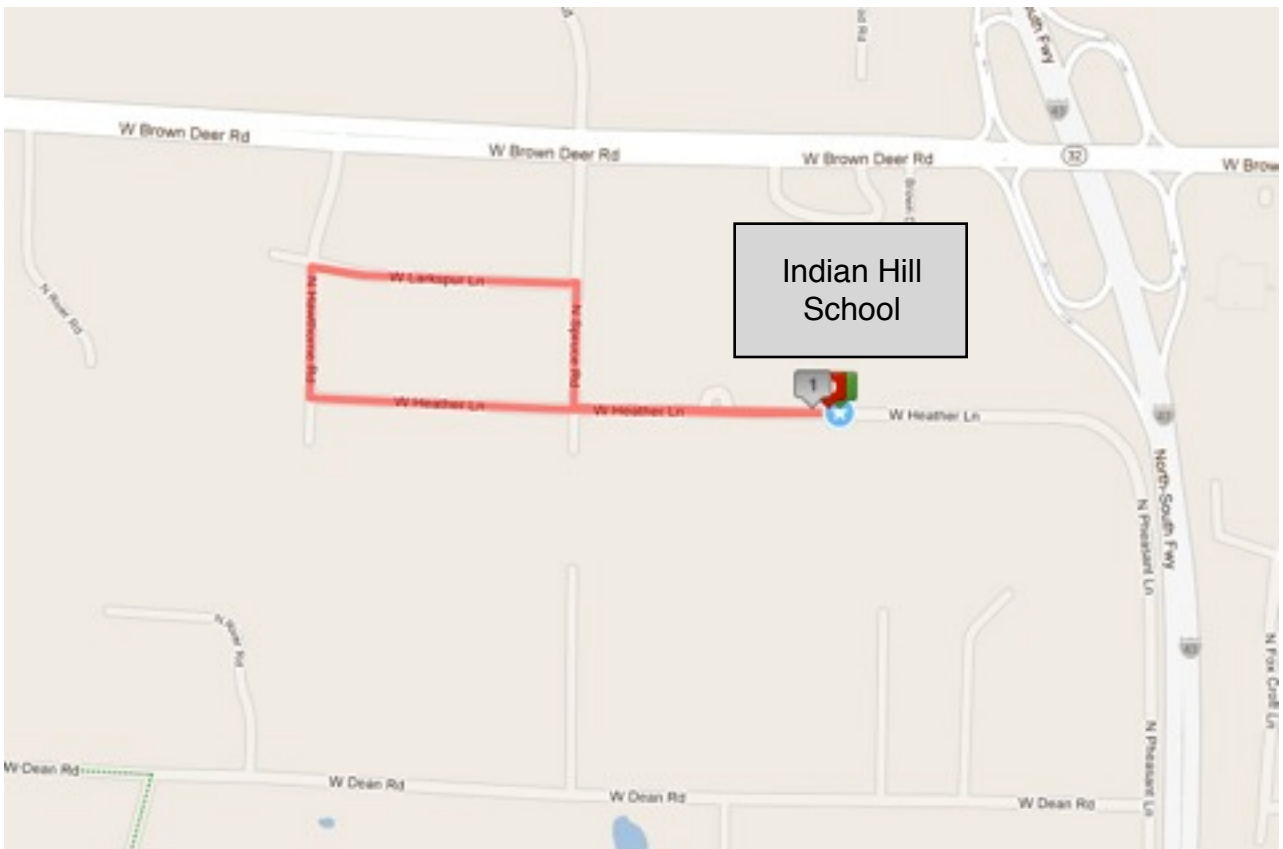

**Saturday, October 5th
9:00 am**

Course Map 1 Mile Run/Walk

*Benefiting the Maple Dale - Indian Hill School District
Presented by the PTO & Educational Foundation*